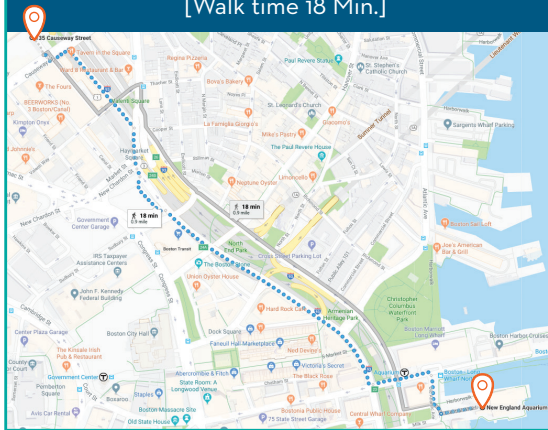

Getting Around Boston

DIRECTIONS

Exit the Downeaster train /Enter Boston North Station.

(135 Causway Street, Boston MA 02114)

Head left and exit the building.

After exiting, follow walkway to **Causeway St.**
Cross **Causeway St.**

Take **Right** one block to **Canal St.**

Cross **Market St.** and **New Chardon St.**

Walk through **Haymarket Square** and follow **John F. Fitzgerald Surface Rd.** (towards downtown)

Turn **Left** onto **State St.** Follow to **Long Warf.**

Take **Right** on **Old Atlantic** and **Left** at **Central Warf.** **New England Aquarium** straight ahead.

(1 Central Wharf, Boston, MA 02110)

From: Boston North Station
To: New England Aquarium

WALK

[Walk time 18 Min.]