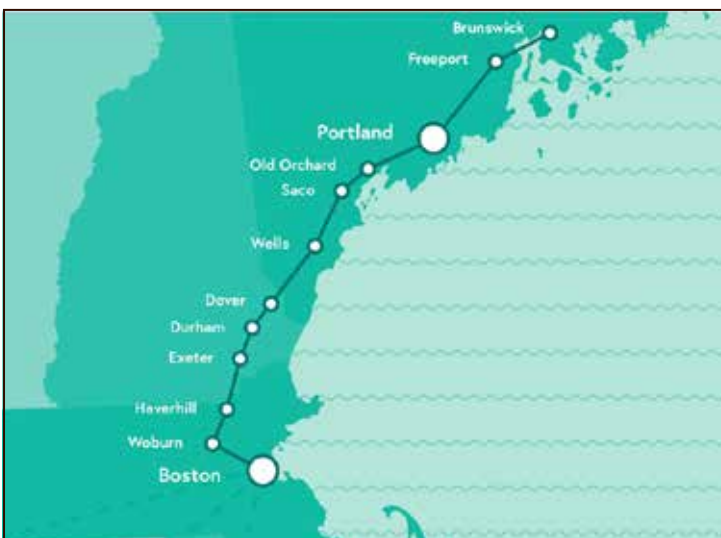

Schedule

Effective September 25, 2017

SOUTHBOUND	WEEKDAY					WEEKEND				
	Train Number	680	682	684	686	688	690	692	694	696
Days of Operation	M-F	M-F	M-F	M-F	M-F	Sa+Su	Sa+Su	Sa+Su	Sa+Su	Sa+Su
Brunswick, ME	-	7:30a	11:05a	-	5:25p	-	7:30a	11:20a	-	6:05p
Freeport, ME	-	7:43a	11:18a	-	5:38p	-	7:43a	11:33a	-	6:18p
Portland, ME	5:20a	8:20a	11:55a	2:25p	6:15p	6:45a	8:20a	12:10p	3:30p	6:55p
Saco, ME	5:42a	8:41a	12:17p	2:47p	6:37p	7:07a	8:42a	12:37p	3:52p	7:17p
Wells, ME	5:59a	8:58a	12:34p	3:04p	6:55p	7:24a	8:59a	12:54p	4:09p	7:34p
Dover, NH	6:17a	9:16a	12:52p	3:22p	7:13p	7:42a	9:17a	1:12p	4:27p	7:52p
Durham - UNH, NH	6:25a	9:24a	1:00p	3:30p	7:21p	7:49a	9:25a	1:20p	4:35p	8:00p
Exeter, NH	6:39a	9:38a	1:14p	3:44p	7:35p	8:02a	9:39a	1:34p	4:49p	8:14p
Haverhill, MA	7:00a	9:59a	1:35p	4:05p	7:56p	8:22a	10:00a	1:55p	5:10p	8:35p
Woburn, MA	D 7:29a	D 10:28a	D 2:04p	D 4:34p	D 8:25p	D 8:51a	D 10:29a	D 2:24p	D 5:39p	D 9:04p
Boston North Station, MA	7:50a	10:50a	2:25p	4:55p	8:45p	9:10a	10:50a	2:45p	6:00p	9:25p

***LATE DEPARTURE SCHEDULE:**

Amtrak Downeaster train **689** and train **699** will depart from Boston at **11:25pm** on evenings of major concerts or events at the TD Garden.

Please check the schedule on-line for the date which interests you.

SPECIAL NOTES:

On **Thanksgiving** (Thursday, Nov. 23, 2017), the Amtrak Downeaster will operate **ONLY** trains: **692, 693, 694, 695, 698, 699**

On **Christmas** (Monday, Dec. 25, 2017), the Amtrak Downeaster will operate **ONLY** trains: **692, 693, 694, 695**

Amtrak Downeaster trains **will operate on the Sunday schedule** on **New Year's Day** (Monday, Jan. 1, 2018), and **President's Day**, (Monday, Feb. 19, 2018).

D Stops to discharge passengers only; Trains may leave before time shown.